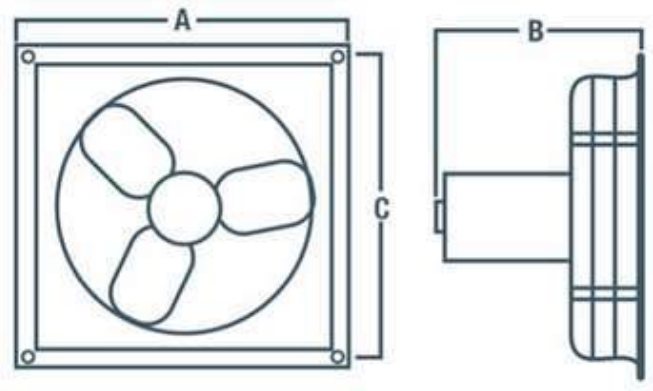

CANARM P SERIES PANEL SUPPLY FANS DIMENSIONS

MODEL	A X A SQUARE	B	C c/c
P12-1R	17 1/4"	11"	16"
P14-1R	19 1/4"	11"	18"
P16-1R	21 1/4"	11"	20"
P18-1R	23 1/4"	12"	22"
P20-1R	25 1/4"	12"	24"
P24-1R	29 1/4"	12"	28"