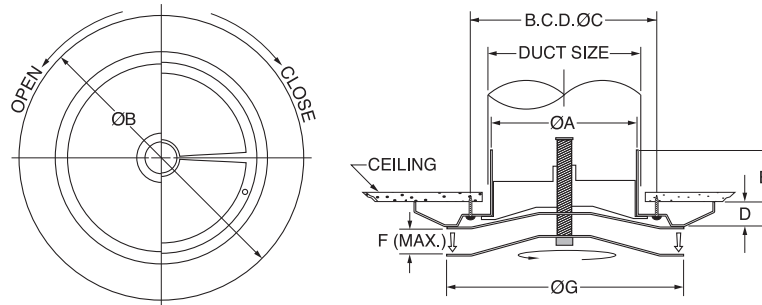

SEIHO - TT - MINI CEILING DIFFUSER SUBMITTAL SHEET

SUBMITTAL SHEET
www.seiho.com

Model: TT

Residential Ceiling MINI Diffuser

- Adjustable Volume Control
- Low Diffusion Air Patterns
- Low Silhouette, Unobtrusive Profile

- Material: Aluminum
- Standard Finish: White painted or Anodized

MODEL	DUCT SIZE	A	B	C	D	E	F	G
TT 4	4	3 3/4	7 3/4	4 27/32	5/8	1 17/32	1 5/8	6 3/16
TT 6	6	5 27/32	11	7	7/8	1 29/32	1 5/8	8 31/32
TT 8	8	7 11/16	13 1/4	9 3/16	7/8	1 9/16	1 7/8	11 1/4