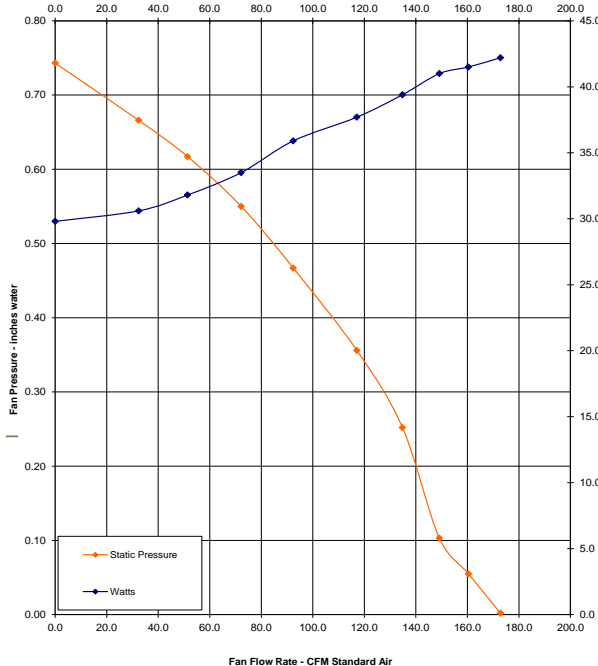

# CANARM BPT BATHROOM EXHAUST FAN FAN CURVES

**BPT12-13H FAN CURVES**

**BPT18-34A-1 FAN CURVES**

**BPT18-54A-1 FAN CURVES**

Distributed by:

#2 Chootoo Road, South Aranguez, San Juan, Trinidad