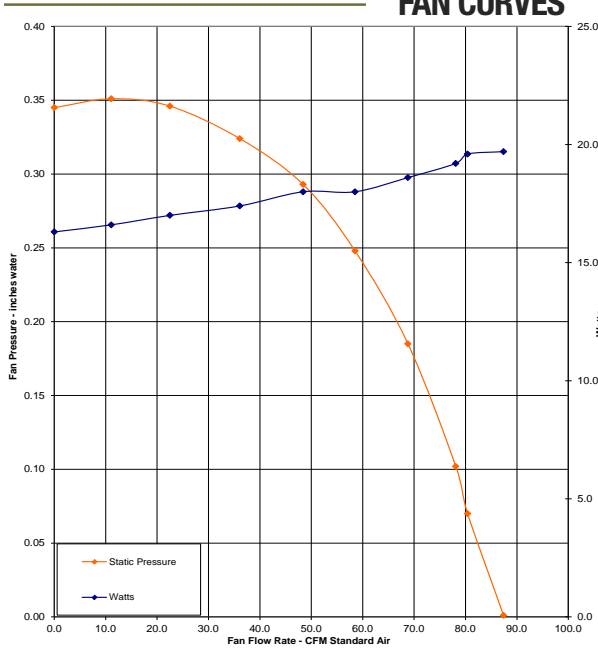

# CANARM BPT BATHROOM EXHAUST FAN FAN CURVES

**BPT12-13H FAN CURVES**

**BPT18-34A-1 FAN CURVES**

**BPT18-54A-1 FAN CURVES**

Distributed by:

#2 Chootoo Road, South Aranguez, San Juan, Trinidad