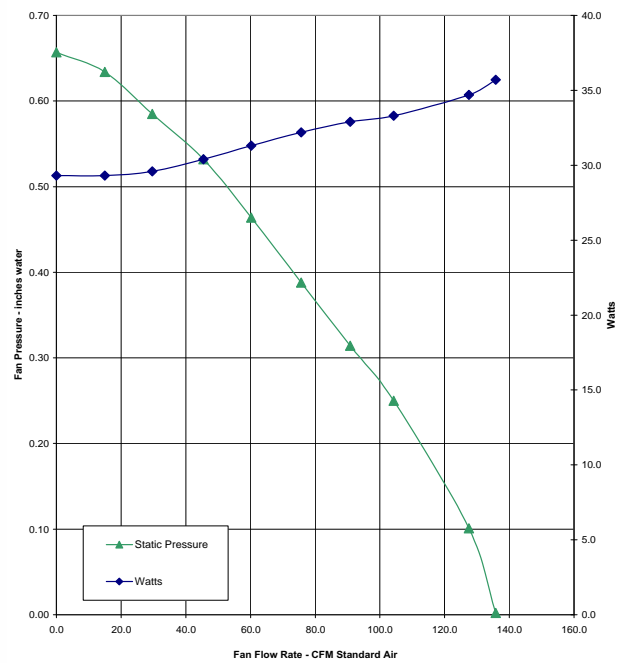

# CANARM BPT BATHROOM EXHAUST FAN FAN CURVES

**BPT12-13H FAN CURVES**

**BPT18-34A-1 FAN CURVES**

**BPT18-54A-1 FAN CURVES**

Distributed by:

#2 Chootoo Road, South Aranguez, San Juan, Trinidad