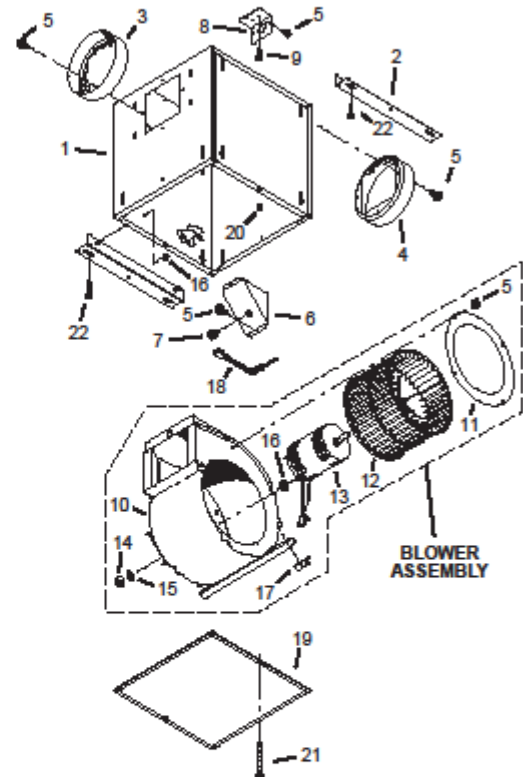

# Carnes VCDD10I-30I Ceiling Inline Fan Parts Manual

## SERVICE PARTS

## SERVICE PARTS

KEY NO.	PART NO.	DESCRIPTION
1	97014735 97014736	Housing Assembly (VCDD010I & VCDD015I) Housing Assembly (VCDD020I, VCDD025I, & VCDD030I)
2	97014728	Mounting Bracket (2 req.)
3	97014760	Damper Assembly (6" dia.)
4	97014761	Damper Assembly (8" dia.)
4	99390098	Duct Connector (6" dia.)
4	99390099	Duct Connector (8" dia.)
5	99150415	Screw, 8-18 x 1/4 (12 req.)*
6	98005513	Wire Box Cover
7	99400035	Strain Relief Bushing
8	98005512	Wiring Plate
9	99150471	Ground Screw, 10-32 x 1/2 (2 req.)
10	97014774	Scroll Assembly (VCDD010I & VCDD015I)
10	97014775	Scroll Assembly (VCDD020I, VCDD025I, & VCDD030I)
11	98009399	Inlet Ring
12	99110805	Blower Wheel
13	99080481	Motor (VCDD010I)
13	99080482	Motor (VCDD015I)
13	99080483	Motor (VCDD020I)
13	99080484	Motor (VCDD025I)
13	99080485	Motor (VCDD030I)
14	99260558	Lock Nut, 8-32 (4 req.)*
15	99250959	Washer (4 req.)*
16	99100491	Grommet (4 req.)
16	97014800	Blower Assembly, Complete (Includes Key Nos. 5 & 10-16)
16	97014801	(VCDD010I)
16	97014802	(VCDD015I)
16	97014803	(VCDD020I)
16	97014804	(VCDD025I)
16	97014804	(VCDD030I)
17	99260477	Nut, 1/4-20 (6 req.)*
18	97006039	Wire Harness
19	98009417	Access Panel
20	99420470	Cover Nut (2 req.)
21	99150472	Cover Mounting Screw (2 req.)
22	99150591	Screw, 10-16 x 7/8 (4 req.)*