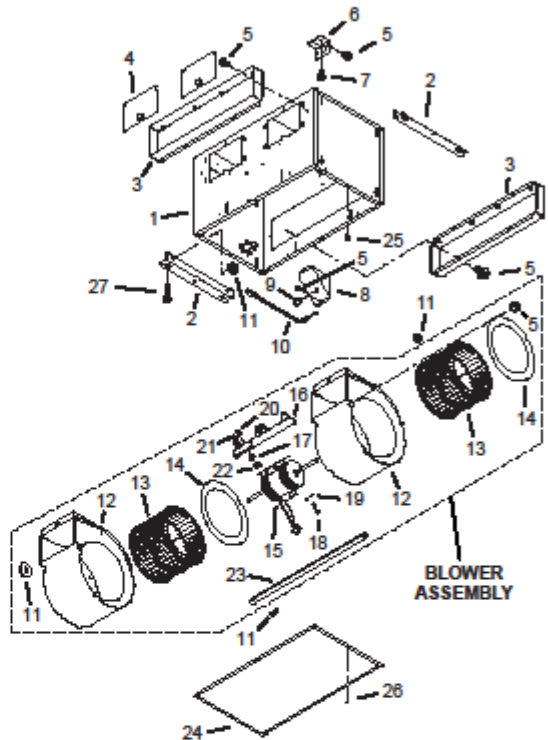

## SERVICE PARTS

## SERVICE PARTS

Page 4

KEY NO.	PART NO.	DESCRIPTION
1	97014744	Housing Assembly
2	97014728	Mounting Bracket (2 req.)
3	98009449	Duct Connector (2 req.)
4	97014822	Damper Flap Assembly (2 req.)
5	99150415	Screw, 8-18 x 1/4 (18 req.)*
6	98005512	Wiring Plate
7	99150471	Ground Screw, 10-32 x 1/2 (2 req.)
8	98005513	Wire Box Cover
9	99400035	Strain Relief Bushing
10	97006039	Wire Harness
11	99260477	Nut, 1/4-20 (12 req.)*
12	97014745	Scroll Assembly (2 req.)
13	99110805	Blower Wheel, (2 req.)
14	98009399	Inlet Ring (2 req.)
15	99080488	Motor (VCDD040I)
	99080487	Motor (VCDD050I)
	99080488	Motor (VCDD070I)
16	97014794	Motor Mounting Bracket
17	99100497	Rubber Isolator (4 req.)
18	99160380	Screw, 10-24 x 7/8 (4 req.)*
19	99250399	Washer (4 req.)*
20	99260306	Nut, Hex 10-24 (4 req.)*
21	99250254	Washer (4 req.)*
22	93260456	Nut, Hex Flange 3/8-18
23	98009461	Scroll Mounting Channel Blower Assembly, Complete (Includes Key Nos. 5 & 11-23)
	97014817	(VCDD040I)
	97014819	(VCDD050I)
	97014821	(VCDD070I)
24	98009464	Access Panel
25	99420470	Access Panel Nut (4 req.)
26	99150472	Access Panel Mounting Screw (4 req.)
27	99150591	Screw, 10-16 x 7/8 (4 req.)