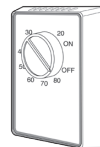

1. **Model DH100W
   Dehumidistat**
2. Fits single-gang box
   - Variable setting from 20% to 80% relative humidity
   - Dual voltage (24V/120V)
   - Usage guide included