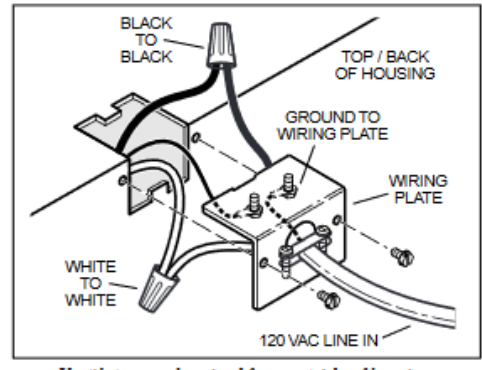

Carnes VCDD-I Ceiling Inline Fans Wiring Diagrams

Model : VCDD010I – VCDD150I

WIRING