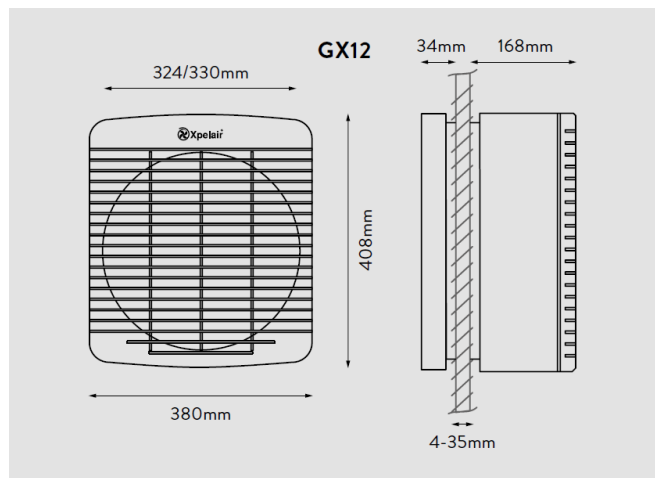

Xpelair GX Fans Dimensions

GX9 & GX12 FAN DIMENSIONS

GX9 & GX12 FAN DIMENSIONS

APRIL 2021

Xpelair (A brand of Glen Dimplex Heating & Ventilation), Millbrook House, Grange Drive, Hedge End, Southampton SO30 2DF