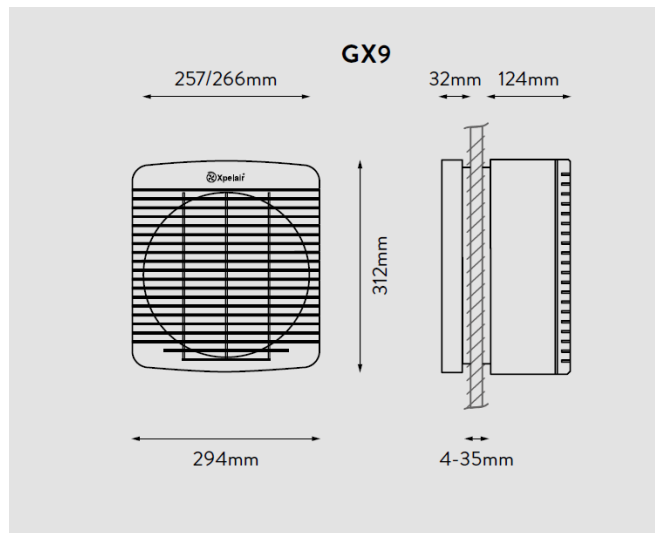

Xpelair GX Fans Dimensions

GX9 & GX12 FAN DIMENSIONS

GX9 & GX12 FAN DIMENSIONS

APRIL 2021

Xpelair (A brand of Glen Dimplex Heating & Ventilation), Millbrook House, Grange Drive, Hedge End, Southampton SO30 2DF