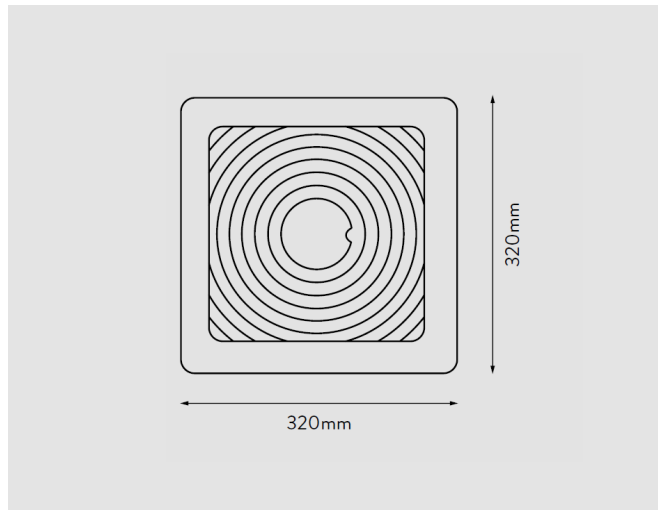

# Xpelair CMF271 Dimensions

CMF FAN DIMENSIONS

CMF FAN DIMENSIONS

APRIL 2021

Xpelair (A brand of Glen Dimplex Heating & Ventilation), Millbrook House, Grange Drive, Hedge End, Southampton SO30 2DF

[www.xpelair.co.uk](http://www.xpelair.co.uk)