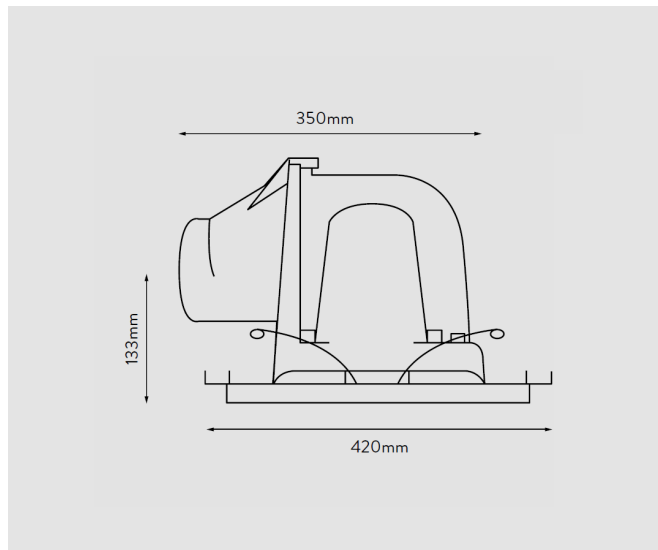

# Xpelair CMF271 Dimensions

CMF FAN DIMENSIONS

CMF FAN DIMENSIONS

APRIL 2021

Xpelair (A brand of Glen Dimplex Heating & Ventilation), Millbrook House, Grange Drive, Hedge End, Southampton SO30 2DF

[www.xpelair.co.uk](http://www.xpelair.co.uk)