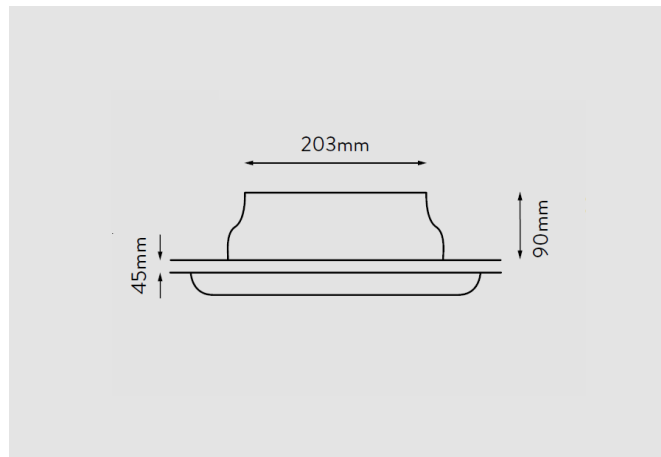

# Xpelair CX10 Dimensions

CX10 FAN DIMENSIONS

CX10 FAN DIMENSIONS

APRIL 2021

Xpelair (A brand of Glen Dimplex Heating & Ventilation), Millbrook House, Grange Drive, Hedge End, Southampton SO30 2DF

[www.xpelair.co.uk](http://www.xpelair.co.uk)