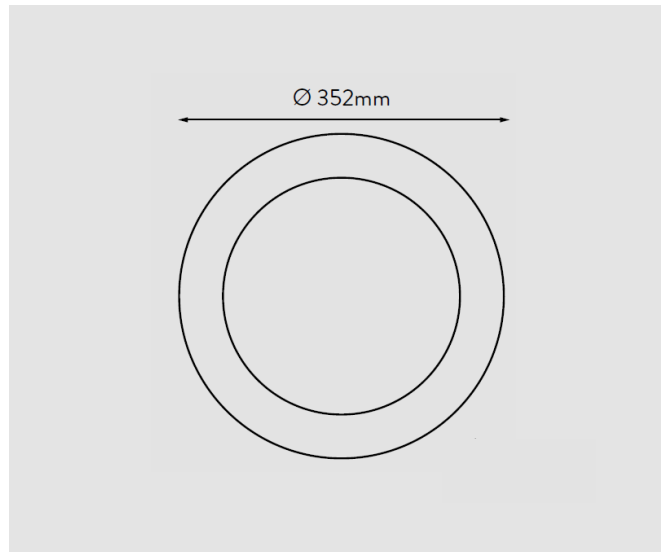

# Xpelair CX10 Dimensions

CX10 FAN DIMENSIONS

CX10 FAN DIMENSIONS

APRIL 2021

Xpelair (A brand of Glen Dimplex Heating & Ventilation), Millbrook House, Grange Drive, Hedge End, Southampton SO30 2DF

[www.xpelair.co.uk](http://www.xpelair.co.uk)